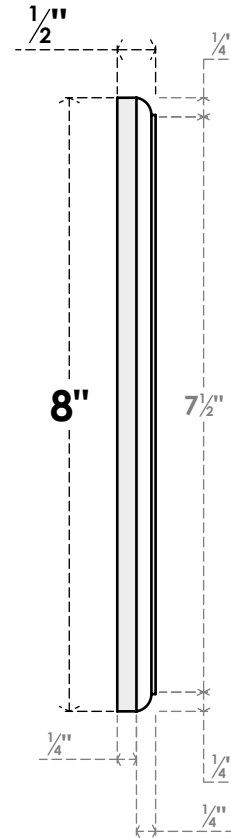

# ROSP080X080X050SDG08

8"W X 8"H X 1/2"P STANDARD SEDGWICK STAR ROSETTE WITH ROUNDED EDGE, ARCHITECTURAL GRADE PVC

**FRONT**

**SIDE**

EKENA MILLWORK  
2300 WEST MAIN ST.  
CLARKSVILLE, TX 75426  
TOLL FREE: 866-607-0453  
WWW.EKENAMILLWORK.COM

**NOTES**

1. INSTALLATION TO BE COMPLETED IN ACCORDANCE WITH MANUFACTURER'S SPECIFICATIONS.
2. DRAWING MAY NOT BE TO SCALE
3. THIS DRAWING IS INTENDED FOR DESIGN AND PLANNING PURPOSES ONLY.
4. ALL INFORMATION CONTAINED HEREIN WAS CURRENT AT THE TIME OF DEVELOPMENT BUT MUST BE REVIEWED AND APPROVED BY THE PRODUCT MANUFACTURER TO BE CONSIDERED ACCURATE.
5. ARCHITECTURAL GRADE PVC PRODUCTS ARE MADE FROM EXPANDED CELLULAR PVC AND COME NATURALLY WHITE BUT MAY BE PAINTED