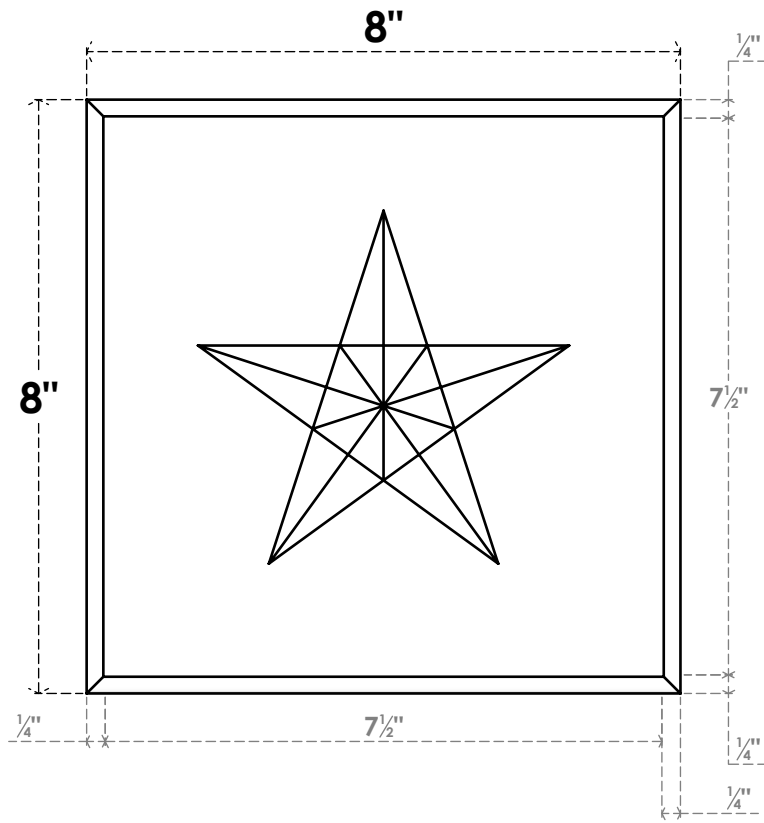

# ROSP080X080X050SDG08

8"W X 8"H X 1/2"P STANDARD SEDGWICK STAR ROSETTE WITH ROUNDED EDGE, ARCHITECTURAL GRADE PVC

**FRONT**

**SIDE**

EKENA MILLWORK  
2300 WEST MAIN ST.  
CLARKSVILLE, TX 75426  
TOLL FREE: 866-607-0453  
WWW.EKENAMILLWORK.COM